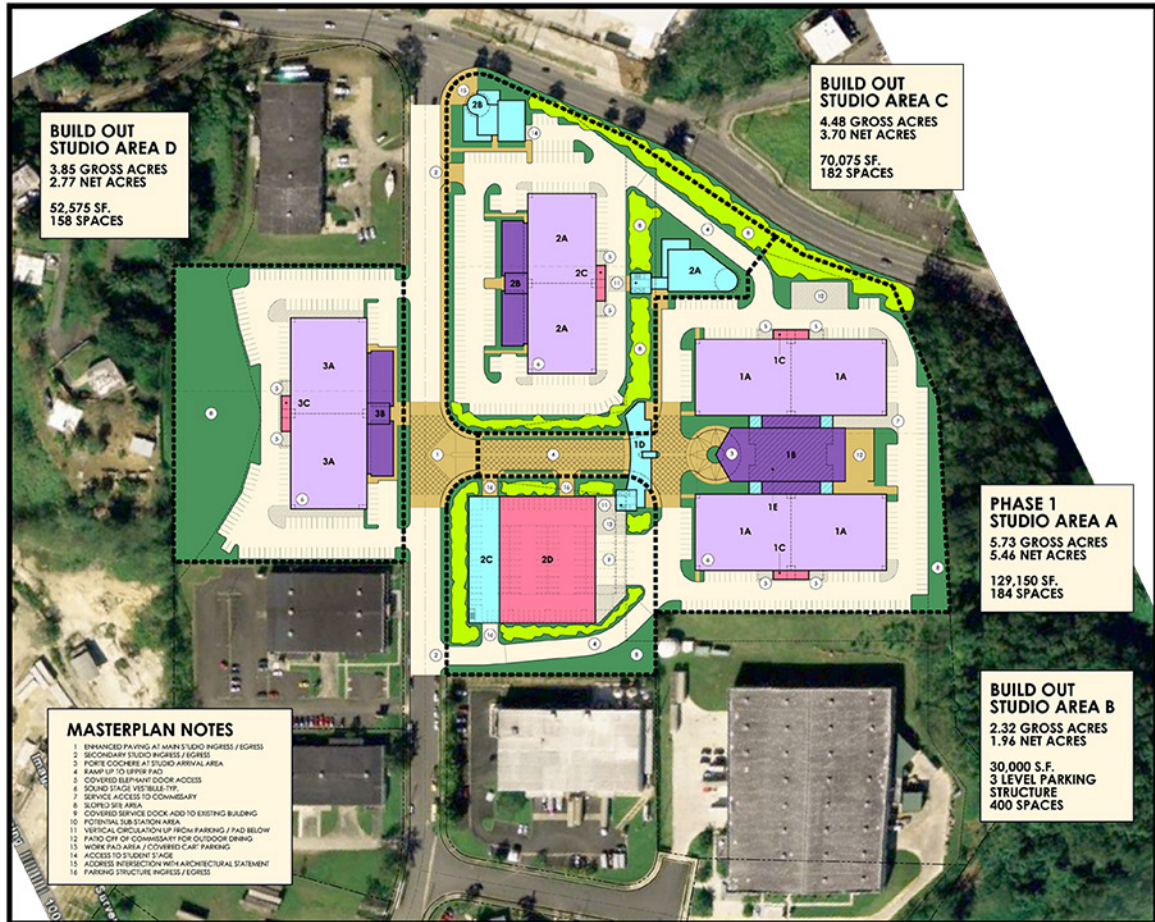

PUERTO RICO STUDIOS
Trujillo Alto, Puerto Rico

CLIENT: Puerto Rico Studios

DESCRIPTION: 252,000 square feet master plan and 30,000 square feet, tri-level parking structure on 16 acres. Build out studio to include sound stages, administrative support offices, commissary, mill, and film school, among others.