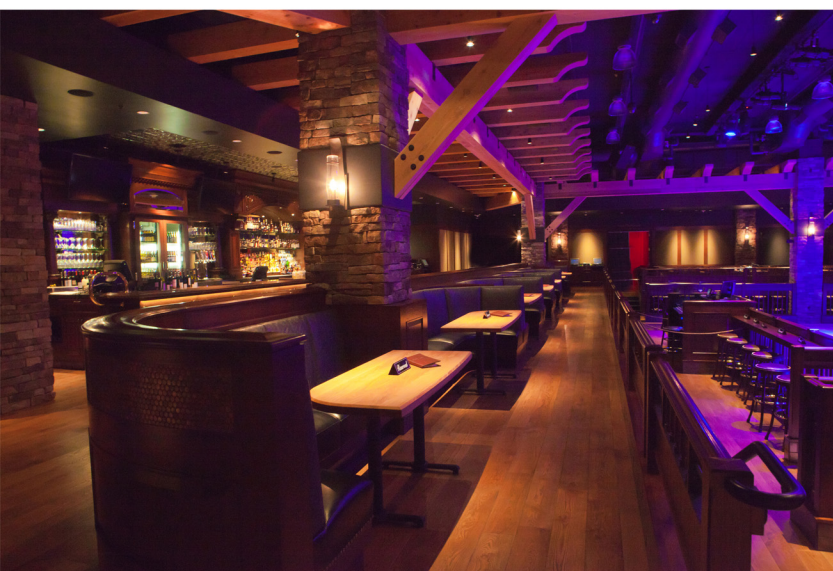

THE RANCH SALOON
Anaheim, California

CLIENT: Extron Electronics

DESCRIPTION: The 9,000 square foot Ranch Saloon is a premier Country Western live music and dancing venue seating up to 400. The venue features a state-of-the-art sound system & acoustics, a lowered maple dance floor allowing seated patrons to watch the act unobstructed by dancers, as well as two bars and VIP booth seating. The adjacent Ranch Restaurant is acoustically isolated, enabling diners to enjoy quiet dinner conversation while bands play next door.